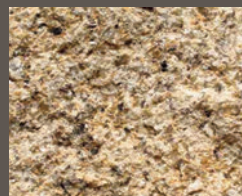

Gate & Fence Posts are available in the following colours and finishes

Grey

Speckled Grey

Brown

Gold

Black

Natural

Sawn

Steps are available in the following colours and finishes

Grey

Speckled Grey

Brown

Gold

Black

Natural

Sawn

Pillars and Lintels are available in the following colours and finishes

Grey

Speckled Grey

Brown

Gold

Natural

Sawn

Hammered

Sand Blasted

Blocks

We can offer blocks in any size in a variety of colours and finishes.

Blocks are available in the following colours

Grey

Speckled Grey

Brown

Gold