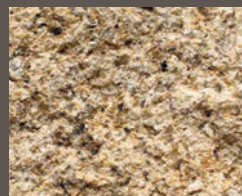

Sand Blasted

Kerbing

We offer granite kerbing in sawn, hewn, or a fine picked finish. Curved kerbing and guttering is also available.

Kerbs are available in the following colours and finishes

Grey

Speckled Grey

Brown

Gold

Black

Natural

Sawn

Hammered

Sand Blasted

Gate & fence posts

Gate & Fence Posts are available in the following colours and finishes

Grey

Speckled Grey

Brown

Gold

Black

Natural

Sawn

Steps are available in the following colours and finishes

Grey

Speckled Grey

Brown

Gold

Black

Natural

Sawn