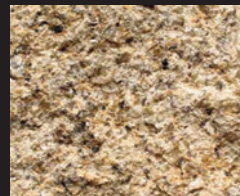

Grey

Speckled Grey

Brown

Gold

Black

Natural

Sawn

Hammered

Sand Blasted

Kerbing

We offer granite kerbing in sawn, hewn, or a fine picked finish. Curved kerbing and guttering is also available.

Kerbs are available in the following colours and finishes

Grey

Speckled Grey

Brown

Gold

Black

Natural

Sawn

Hammered

Sand Blasted

Gate & fence posts

Gate & Fence Posts are available in the following colours and finishes

Grey

Speckled Grey

Brown

Gold

Black

Natural

Sawn