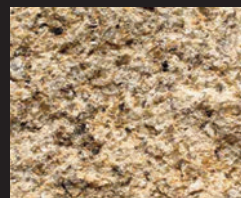

Samples

Buy one 10x10x5cm sett in grey, gold, brown, or speckled for £5 each, or buy 2-4 setts for £10 total.

Sample box – buy setts in all four colours in a 5x5x5cm size for £7.

Samples are available in the following colours and finishes

Gold