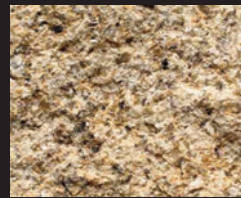

Gate & Fence Posts are available in the following colours and finishes

Grey

Speckled Grey

Brown

Gold

Black

Natural

Sawn

Steps are available in the following colours and finishes

Grey

Speckled Grey

Brown

Gold

Black

Natural

Sawn

Sand Blasted

Blocks

We can offer blocks in any size in a variety of colours and finishes.

Blocks are available in the following colours

Grey

Speckled Grey

Brown

Gold

Benches

Get a granite bench for that special spot in your garden or courtyard. Available in any size you wish.

Benches are available in the following colours and finishes

Grey

Speckled Grey

Brown

Gold

Sawn