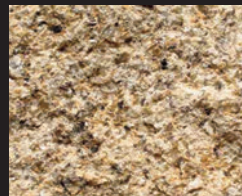

Grey

Speckled Grey

Brown

Gold

Black

Natural

Sawn

Hammered

Brown

Gold

Black

Natural

Sawn

Hammered

Sand Blasted

Gate & fence posts

Gate & Fence Posts are available in the following colours and finishes

Grey

Speckled Grey

Brown

Gold

Black

Natural

Sawn

Steps are available in the following colours and finishes

Grey

Speckled Grey

Brown

Gold

Black

Natural

Sawn