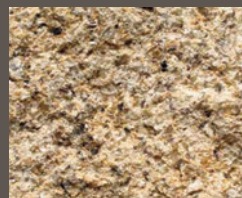

Please contact us to get a detailed quote for your project however listed below are some standard prices (ex. VAT and delivery)

Grey £20 per m²

Other colours £22 per m²

Granite setts are available in the following colours and finishes

Grey

Speckled Grey

Brown

Gold

Black

Natural

Sawn

Hammered

Brown

Gold

Black

Natural

Sawn

Hammered

Sand Blasted

Gate & fence posts

Grey

Speckled Grey

Brown

Gold

Natural

Sawn

Hammered

Sand Blasted