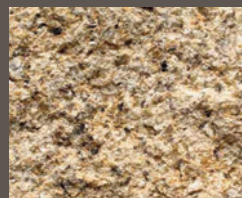

Gate & Fence Posts are available in the following colours and finishes

Grey

Speckled Grey

Brown

Gold

Black

Natural

Sawn

Sand Blasted

Blocks

We can offer blocks in any size in a variety of colours and finishes.

Blocks are available in the following colours

Grey

Speckled Grey

Brown

Gold

Benches

Get a granite bench for that special spot in your garden or courtyard. Available in any size you wish.

Benches are available in the following colours and finishes

Grey

Speckled Grey

Brown

Gold

Sawn

Hammered

Sand Blasted

Samples

Buy one 10x10x5cm sett in grey, gold, brown, or speckled for £5 each, or buy 2-4 setts for £10 total.

Sample box – buy setts in all four colours in a 5x5x5cm size for £7.

Samples are available in the following colours and finishes