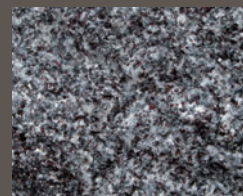

Sand Blasted

Kerbing

We offer granite kerbing in sawn, hewn, or a fine picked finish. Curved kerbing and guttering is also available.

Kerbs are available in the following colours and finishes

Grey

Speckled Grey

Brown

Gold

Black

Natural

Sawn

Hammered

Sand Blasted

Gate & fence posts

Gate & Fence Posts are available in the following colours and finishes

Grey

Speckled Grey

Brown

Gold

Black

Natural

Sawn

Steps are available in the following colours and finishes

Grey

Speckled Grey

Brown

Gold

Black

Natural

Sawn