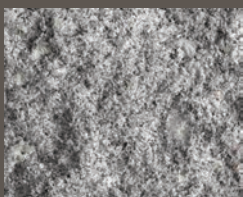

Gate & Fence Posts are available in the following colours and finishes

Grey

Speckled Grey

Brown

Gold

Black

Natural

Sawn

Steps are available in the following colours and finishes

Grey

Speckled Grey

Brown

Gold

Black

Natural

Sawn

Pillars and Lintels are available in the following colours and finishes

Grey

Speckled Grey

Brown

Gold

Natural

Sawn

Hammered

Sand Blasted

Blocks

We can offer blocks in any size in a variety of colours and finishes.

Blocks are available in the following colours

Grey

Speckled Grey

Brown

Gold